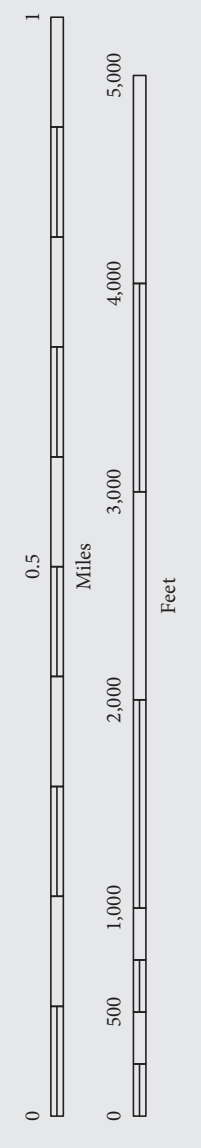

Roads and Trails

- Hiking Trail
- Forest Way**
- Minor Road
- Major Road
- Numbered Route

Trail Loops

- West of Route 93
 - Skyline Trail
 - Reservoir Trail*
 - Long Pond Nature Trail
 - Mountain Bike Loop*
- Connecting East & West
 - Cross Fells Trail
- East of Route 93
 - Crystal Spring Trail
 - Spot Pond Brook Historic Trail
 - Rock Circuit Trail
 - Rock Circuit Connector
 - Healthy Heart Trail

Special Restrictions

- Off-leash Recreation Area (OLRA)
- No Mountain Biking
- MWRA Water Supply Land
- Municipal Water Supply Land (no public access)

Other Symbols:

- Hospital
- Numbered Gate
- Parking Lot
- DCR Skating Rink
- DCR Swimming Pool
- Reservation Headquarters
- Boat Rentals
- Bus Stop
- Tower
- Point of Interest
- Numbered Intersection
- Open Water/Reservoir
- Capped Reservoir
- Marsh/Bog
- Wooded Marsh
- Stream
- 3 Meter Elevation Contour
- Reservation Boundary
- Town Boundary

* Designated multi-use trail.
 ** Designated multi-use except in Virginia Wood and Long Pond areas or as otherwise posted by DCR.